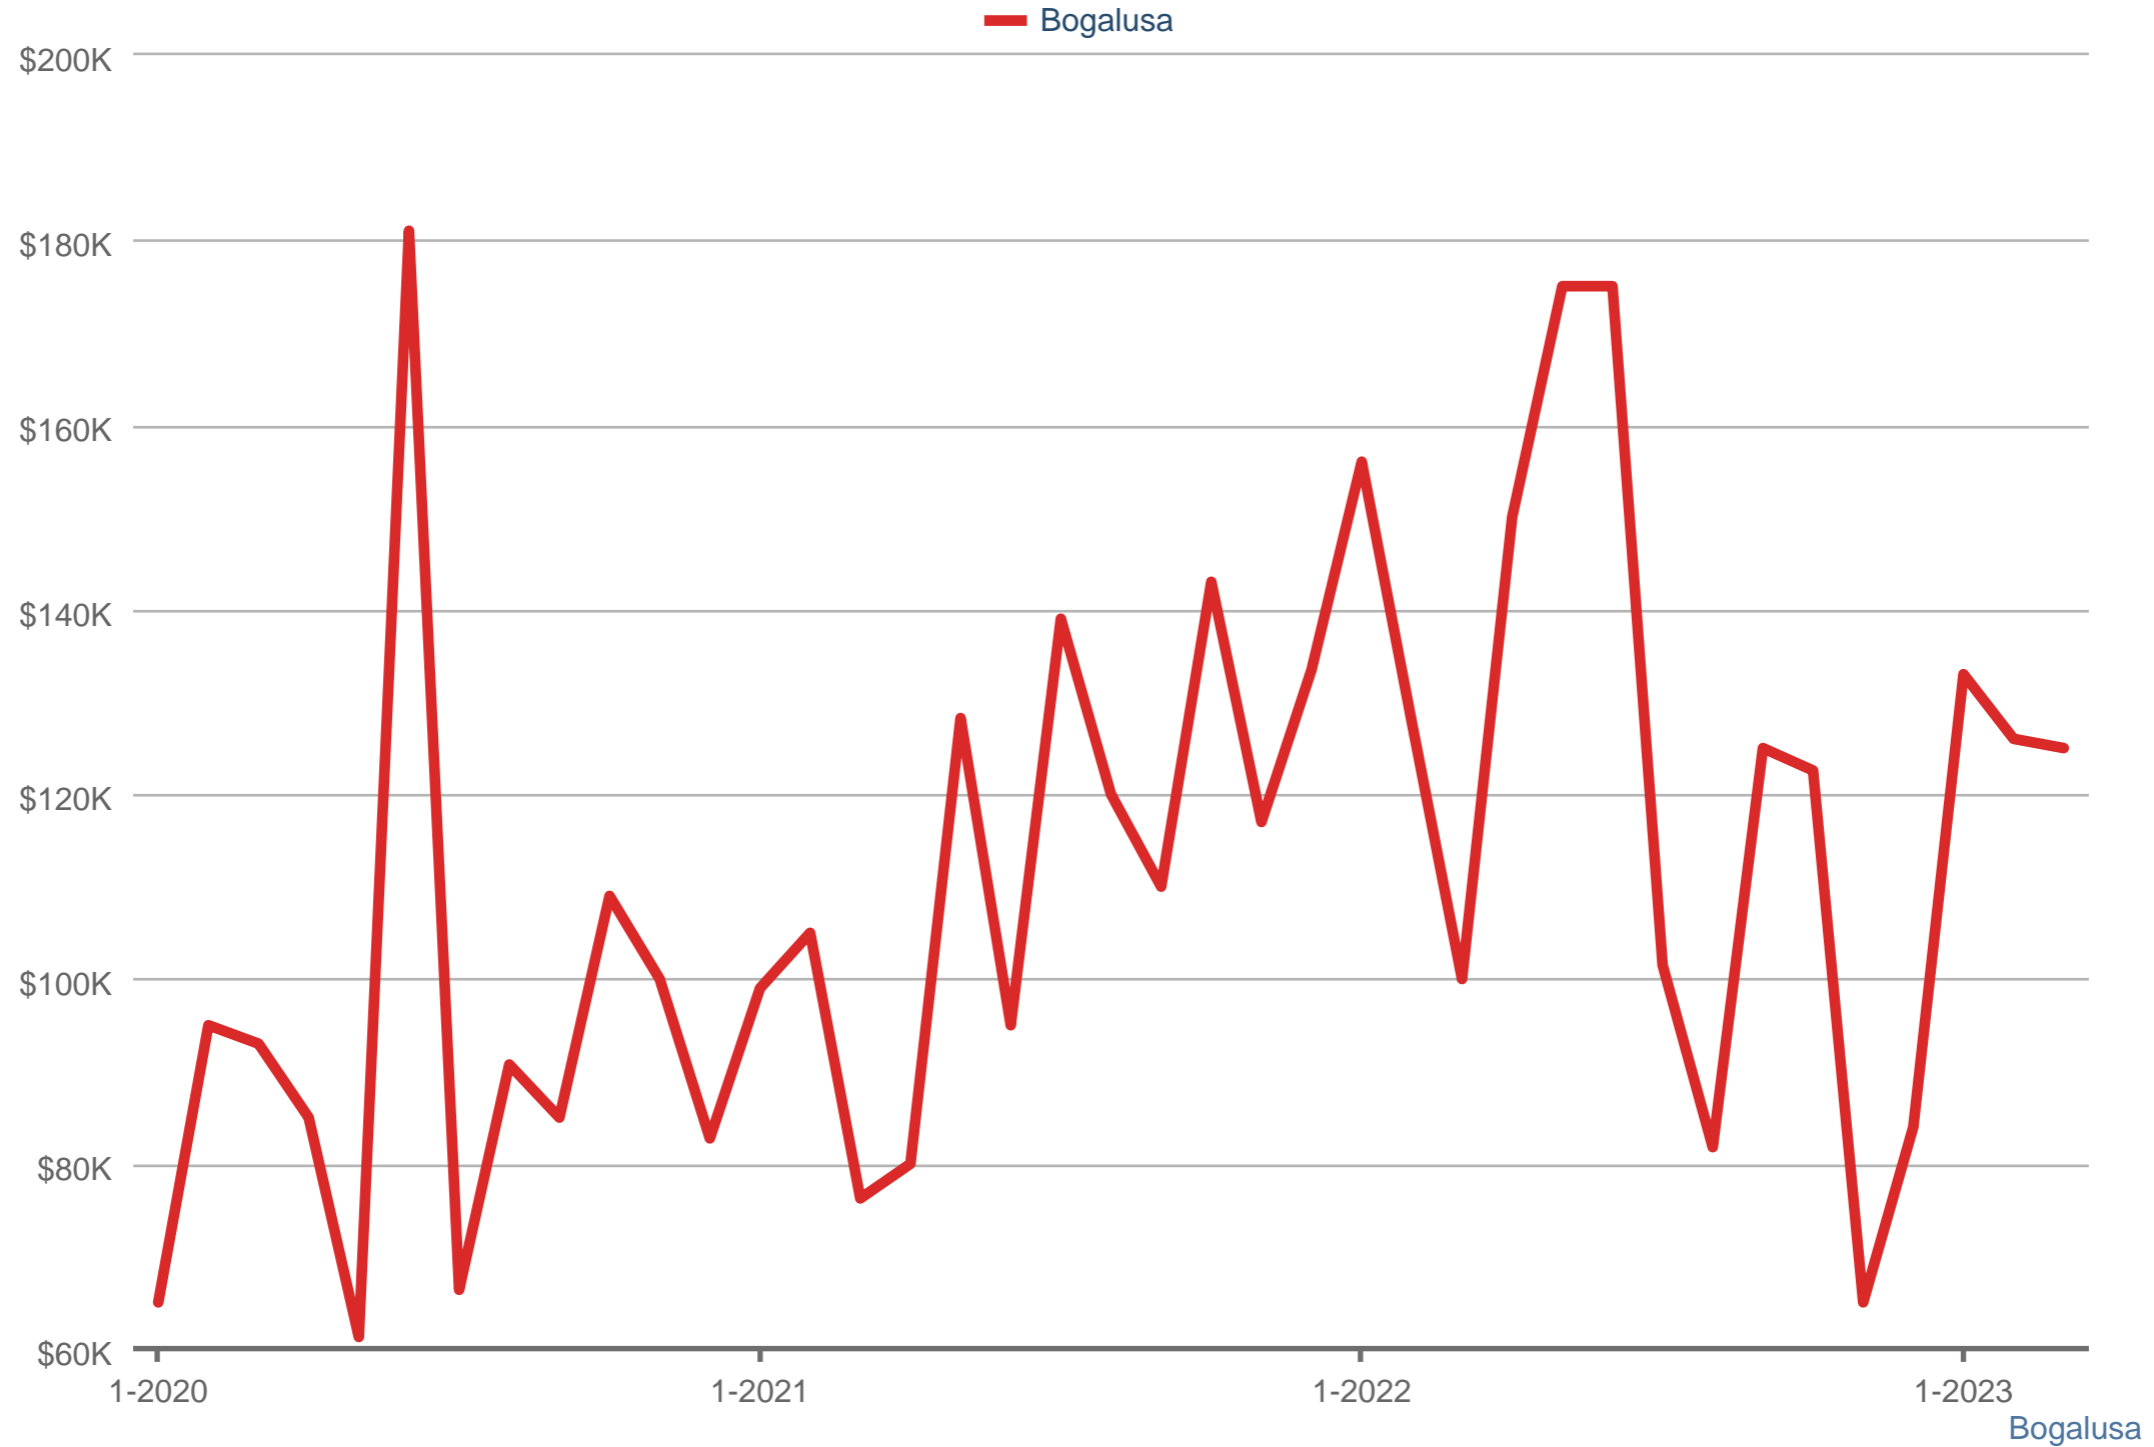

Dena Willett
 South Central Realty, LLC

Office: (985) 705-3668
denawillett@gmail.com

Median Sales Price

Each data point is one month of activity. Data is from April 7, 2023.

All data from The Gulf South Real Estate Information Network. InfoSparks© 2025 ShowingTime Plus, LLC.