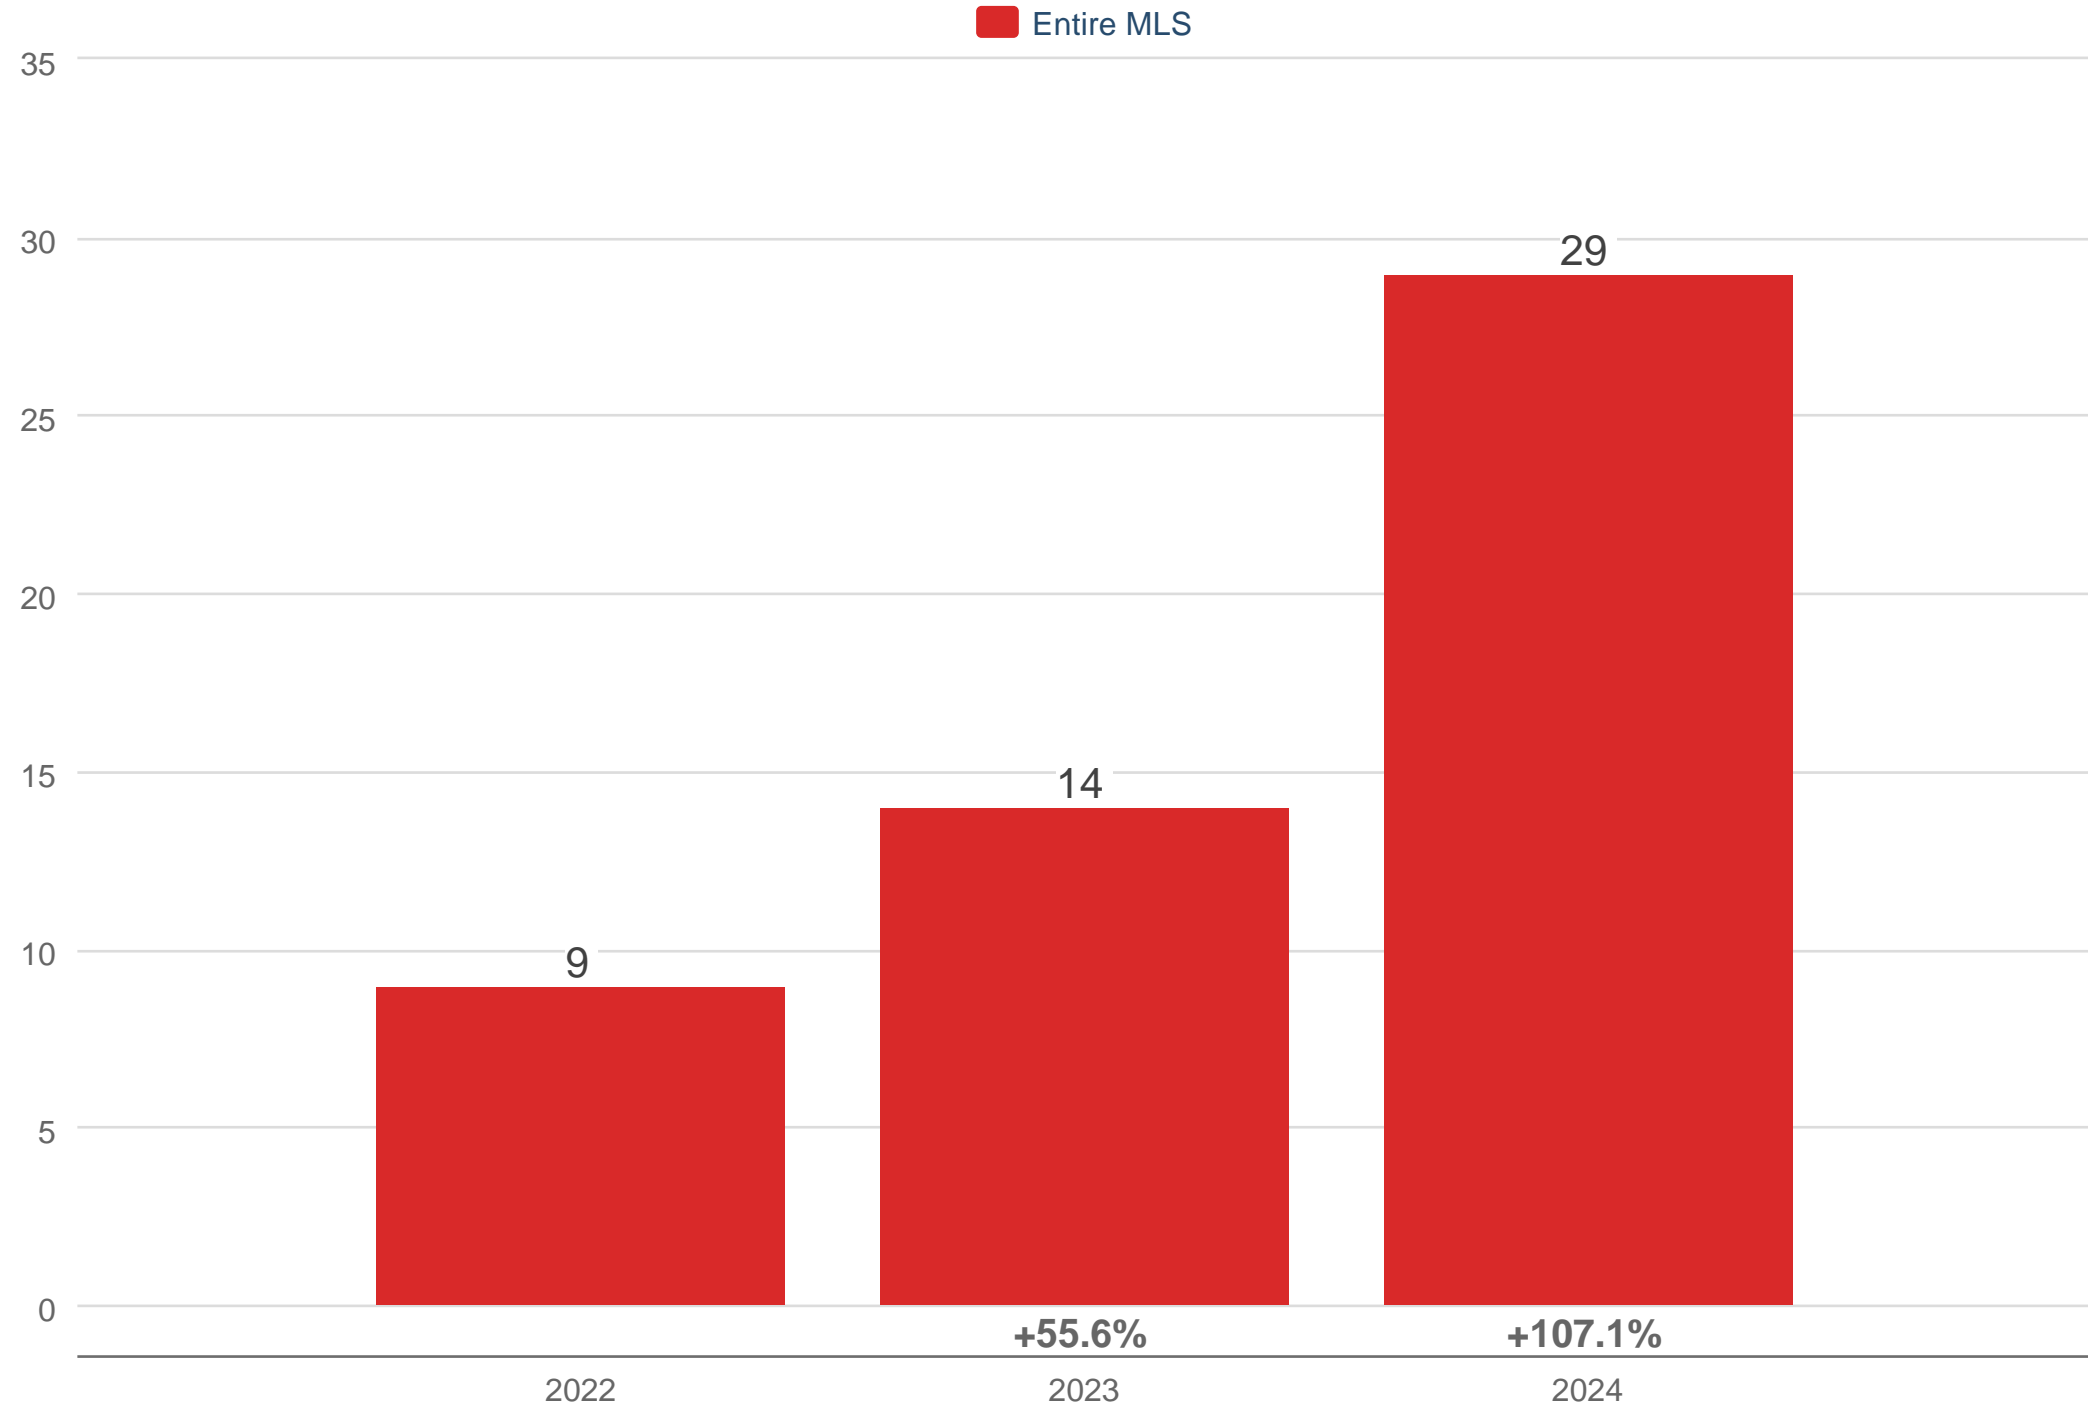

Chuck Stall

REALTOR® - Amplified Realty Group, Inc.

Office: (504) 432-0263
chuck@amplifiedrginc.com
chuckstallrealtor.com

March Median Days on Market

Entire MLS

Each data point is 12 months of activity. Data is from April 26, 2024.