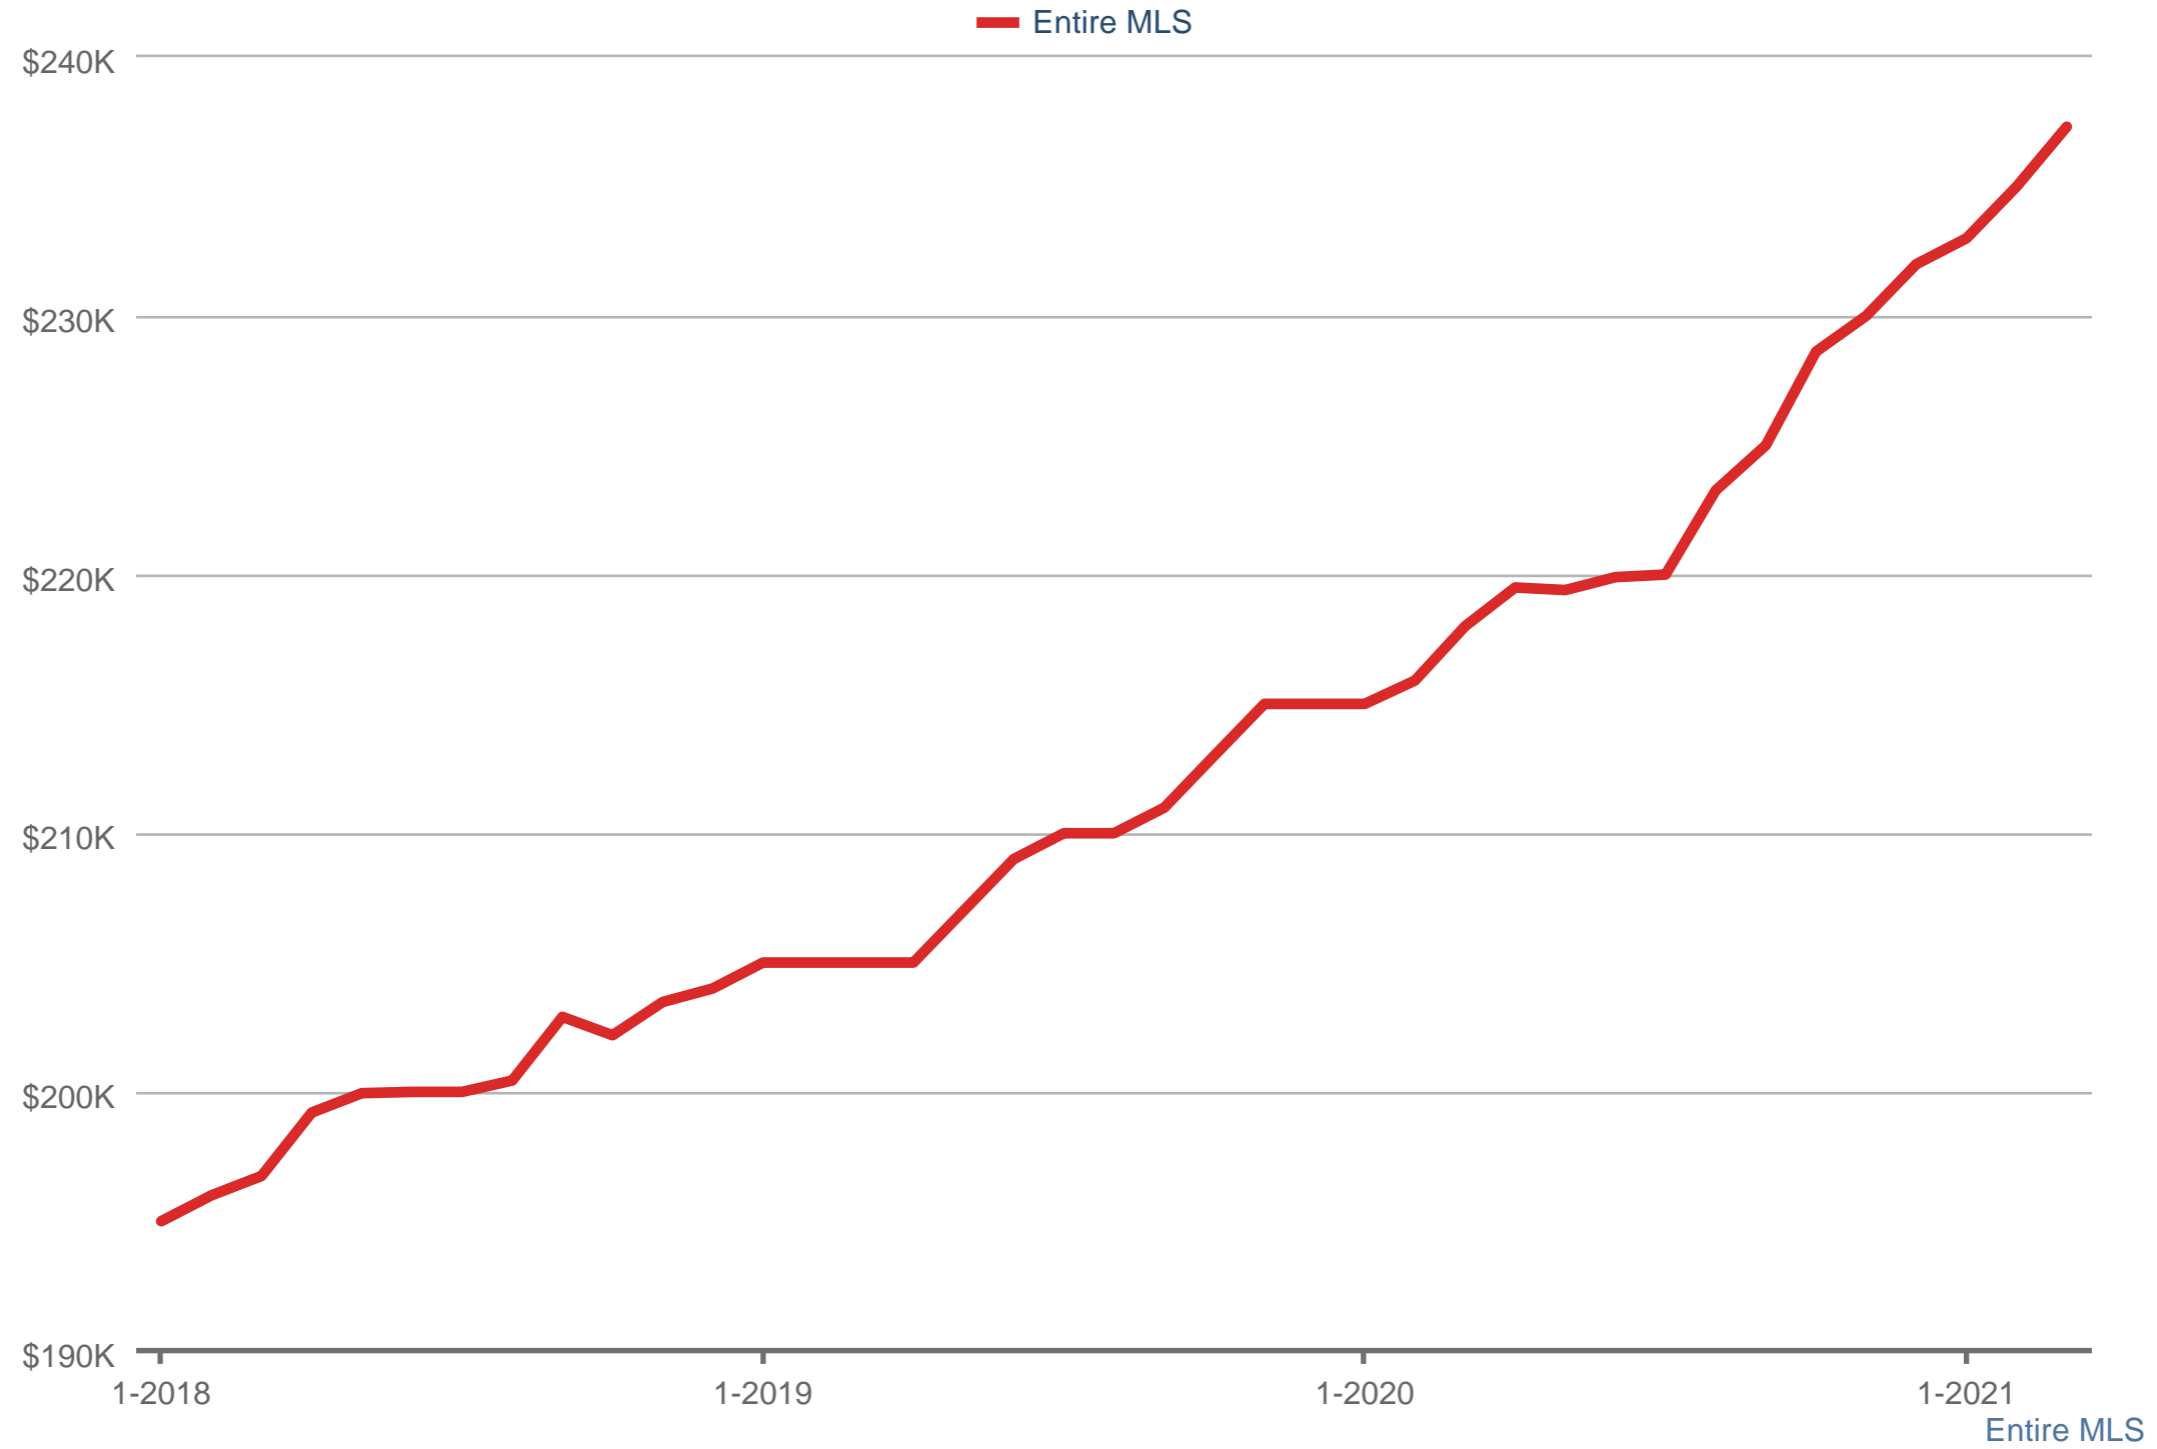

Median Sales Price

Each data point is 12 months of activity. Data is from April 19, 2021.